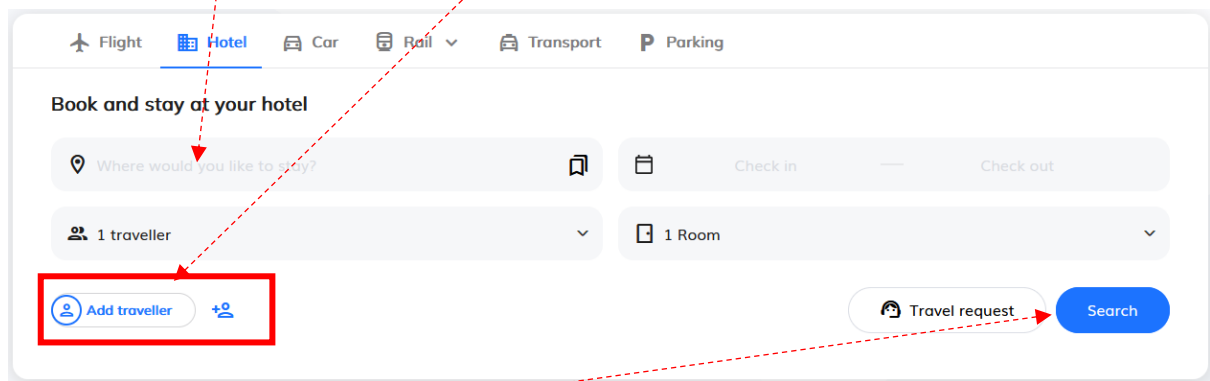

GRAY DAWES
TRAVEL

Booking a Hotel with
YourTrip

Booking a hotel in YourTrip

Step 1 – Starting a new search

After logging in, Select:

Step 2 – Add search details and traveller:

Hit Search

Step Three – results: